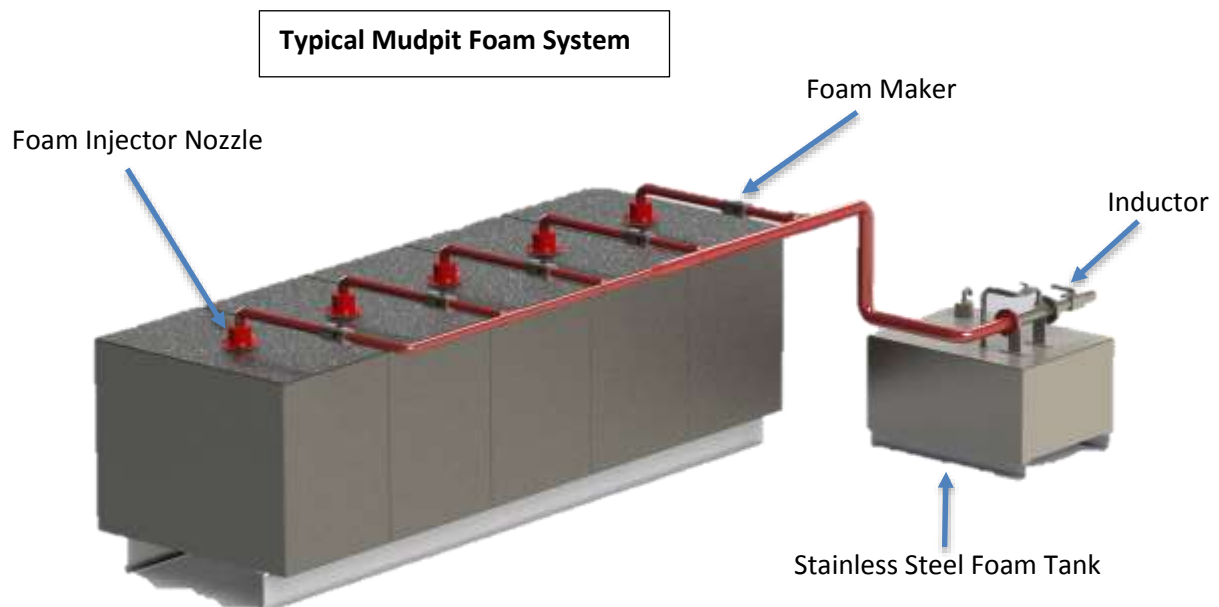

GENERAL DESCRIPTION

Delta **Fixed Foam Generators** comprise two principle components, the **Foam Maker** and the **Foam Injector Nozzle** (Top Hat). Commonly used together for multiple applications including Mud Pit Systems, the Foam Maker is also available separately. This air aspirating foam discharge device can be used with all types of foam proportioning systems including bag tanks and balanced pressure proportioners. Applications include the protection of bund/dyke areas in low expansion foam systems, floating roof rimseal systems, foam pourers and spreaders, etc.

When pre-mixed foam solution is introduced into the inline Foam Maker, air is drawn into the device producing high quality, low expansion foam which is then injected into the risk area via the Foam Injector Nozzle (Top Hat).

Delta Fire provide a complete modular skid based low expansion foam fire extinguishing system which is easy to install into both new and existing mud pit tanks or shale shakers.

The Delta Fixed Foam generators can be supplied either as a set, as individual components or as part of a fully integrated system.

TECHNICAL DATA

Foam Maker	
Flow Range	69 to 230 LPM @ 7 Bar Inlet Pressure
Models	DFM69 / DFM91 / DFM114 / DFM137 / DFM160 / DFM182 / DFM205 / DFM230
Operating Pressure	5 to 12 bar
Inlet	1½" or 2" BSP Female
Outlet	1½" or 2" BSP Female
Body Material	Bronze – 316 Stainless Steel Solution Filter

DELTA FIRE

Wendover Road, Rackheath Industrial Estate, Norwich, Norfolk, UK NR13 6LH
T: +44 (0)1603 735000 | E: sales@deltafire.co.uk | E: export@deltafire.co.uk
deltafire.co.uk