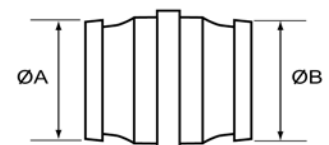

Male Adaptors

Description	ØA	ØB	Stock Ref No.
2½” INST Male	65	1” BSP Male	ADG001024
2½” INST Male	65	1½” BSP Male	ADG001026
2½” INST Male	65	2” BSP Male	ADG001028
2½” INST Male	65	2½” BSP Male	ADG001029
2½” INST Male	65	1” BSP Female	ADG001004
2½” INST Male	65	1½” BSP Female	ADG001006
2½” INST Male	65	2” BSP Female	ADG001008
2½” INST Male	65	2½” BSP Female	ADG001009
2½” INST Male	65	2½” INST Male	ADG000002