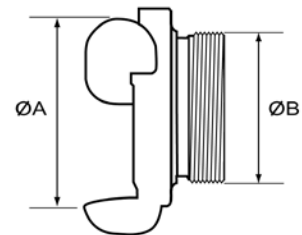

Male Adaptors

Description	ØA	ØB	Stock Ref No.
Barcelona 25	42	1" BSP Male	ADG051024
Barcelona 45	62	1½" BSP Male	ADG061026
Barcelona 45	62	2" BSP Male	ADG061028
Barcelona 70	85	2" BSP Male	ADG071028
Barcelona 70	85	2½" BSP Male	ADG071029