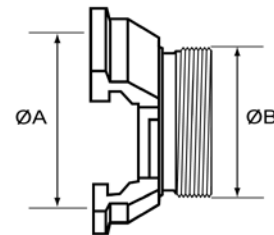

Male Adaptors

Description	ØA	ØB	Stock Ref No.
Guillemin 40	55	1½" BSP Male	ADG251026
Guillemin 40	55	2" BSP Male	ADG251028
Guillemin 65	84	2" BSP Male	ADG261028
Guillemin 65	84	2½" BSP Male	ADG261029
Guillemin 65	84	3" BSP Male	ADG261030