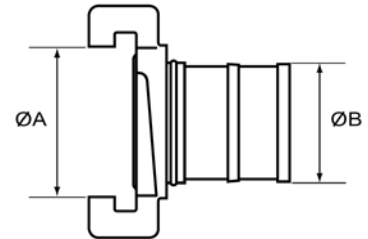

NUNAN & STOVE COUPLINGS & ADAPTORS (N&S)

Delivery Hose Coupling

Description	ØA	ØB	Stock Ref No.
N&S 1½" x 38mm Hose Tail	61	38	COG559938
N&S 2" x 38mm Hose Tail	68	38	COG569938
N&S 2" x 52mm Hose Tail	68	52	COG569952
N&S 2½" x 38mm Hose Tail	84	38	COG579938
N&S 2½" x 52mm Hose Tail	84	52	COG579952
N&S 2½" x 64mm Hose Tail	84	64	COG579964