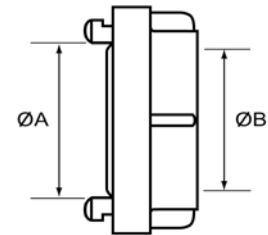

STORZ ADAPTORS

Female Adaptors

Description	ØA	ØB	Stock Ref No.
Storz D x 19mm	31	¾" BSP Female	ADG751003
Storz D x 25mm	31	1" BSP Female	ADG751004
Storz 38 x 38mm	52	1½" BSP Female	ADG761006
Storz 38 x 52mm	52	2" BSP Female	ADG761008
Storz C x 38mm	66	1½" BSP Female	ADG781006
Storz C x 52mm	66	2" BSP Female	ADG781008
Storz C x 65mm	66	2½" BSP Female	ADG781009
Storz 65 x 52mm	81	2" BSP Female	ADG791008
Storz 65 x 64mm	81	2½" BSP Female	ADG791009
Storz B x 52mm	89	2" BSP Female	ADG801008
Storz B x 65mm	89	2½" BSP Female	ADG801009