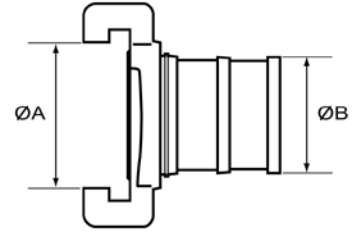

NAKAJIMA COUPLINGS & ADAPTORS (JIS)

Delivery Hose Coupling

Description	ØA	ØB	Stock Ref No.
Nakajima 40A x 38mm Hose Tail	61	38	COG359938
Nakajima 50A x 52mm Hose Tail	74	52	COG369952
Nakajima 65A x 38mm Hose Tail	92	38	COG379938
Nakajima 65A x 52mm Hose Tail	92	52	COG379952
Nakajima 65A x 64mm Hose Tail	92	64	COG379964