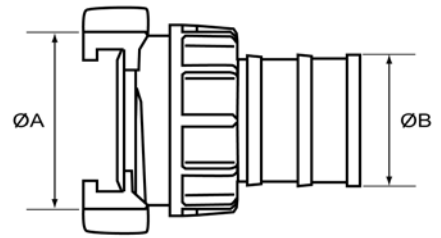

NORLAS COUPLINGS

Delivery Hose Coupling

<i>Description</i>	$\varnothing A$	$\varnothing B$	<i>Stock Ref No.</i>
NOR 3 x 38mm Hose Tail	50	38	COG479938
NOR 2 x 38mm Hose Tail	66	38	COG469938
NOR 2 x 52mm Hose Tail	66	52	COG469952
NOR 1 x 38mm Hose Tail	83	38	COG459938
NOR 1 x 52mm Hose Tail	83	52	COG459952
NOR 1 x 64mm Hose Tail	83	64	COG459964
NOR 1 x 75mm Hose Tail	83	75	COG459975