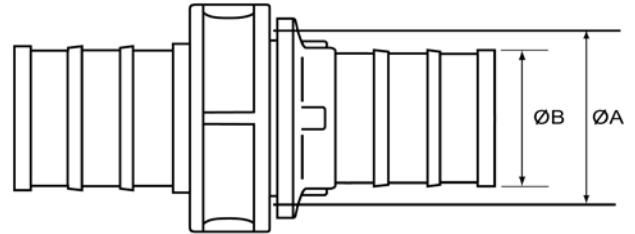

UNI COUPLINGS

Delivery Hose Coupling

Description	A	ØB	Stock Ref No.
UNI 25 x 25mm Hose Tail	M34 x 3	25	C0G850025
UNI 45 x 45mm Hose Tail	M56 x 4	45	C0G860045
UNI 70 x 70mm Hose Tail	M85 x 6	70	C0G870070

Blank Cap & Chain

Description	A	Stock Ref No.
UNI 25 Blank Cap	M34 x 3	BLG859900
UNI 45 Blank Cap	M56 x 4	BLG869900
UNI 70 Blank Cap	M85 x 6	BLG879900

Sealing Ring & Spares

Description	Stock Ref No.
UNI 50 Washers	XWS850001
UNI 70 Washers	XWS860001
Universal Spanner	COS890001

Unless stated all measurements in millimetres