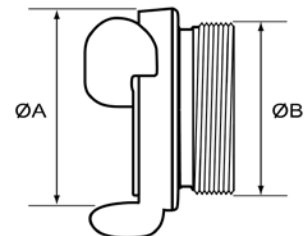

Male Adaptors

Description	ØA	ØB	Stock Ref No.
Rotta 50	68	1½" BSP Male	ADG601026
Rotta 50	68	2" BSP Male	ADG601028
Rotta 70	85	2" BSP Male	ADG611028
Rotta 70	85	2½" BSP Male	ADG611009