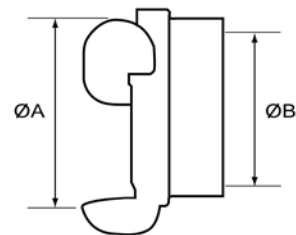

Female Adaptors

Description	ØA	ØB	Stock Ref No.
Barcelona 25	42	1" BSP Female	ADG051004
Barcelona 45	62	1" BSP Female	ADG061004
Barcelona 45	62	1½" BSP Female	ADG061006
Barcelona 45	62	2" BSP Female	ADG061008
Barcelona 70	85	2" BSP Female	ADG071008
Barcelona 70	85	2½" BSP Female	ADG071009