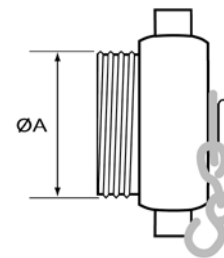

Blank Cap & Chain

Description	ØA	Stock Ref No.
1½" NH Female	1½"	BLG410100
1½" NH Male	1½"	BLG410200
2½" NH Female	2½"	BLG420100
2½" NH Male	2½"	BLG420200