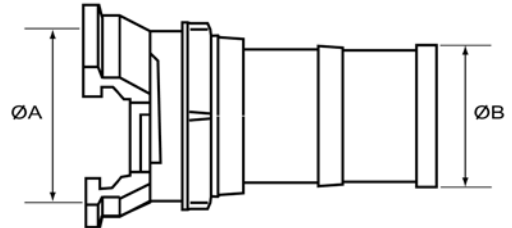

GUILLEMIN COUPLINGS & ADAPTORS

Delivery Hose Coupling

Description	ØA	ØB	Stock Ref No.
Guillemin 40 x 38mm Hose Tail	55	38	COG259938
Guillemin 40 x 45mm Hose Tail	55	45	COG259945
Guillemin 65 x 38mm Hose Tail	84	38	COG269938
Guillemin 65 x 45mm Hose Tail	84	45	COG269945
Guillemin 65 x 52mm Hose Tail	84	52	COG269952
Guillemin 65 x 64mm Hose Tail	84	64	COG269964
Guillemin 65 x 70mm Hose Tail	84	70	COG269970
Guillemin 65 x 75mm Hose Tail	84	75	COG269975