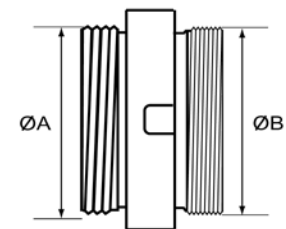

Male x Male Adaptors (Not Swivel)

Description	A	ØB	Stock Ref No.
UNI 25	M34 x 3	1" BSP Male	ADG851024
UNI 45	M56 x 4	1½" BSP Male	ADG861026
UNI 45	M56 x 4	2" BSP Male	ADG861028
UNI 70	M85 x 6	2" BSP Male	ADG871028
UNI 70	M85 x 6	2½" BSP Male	ADG871029