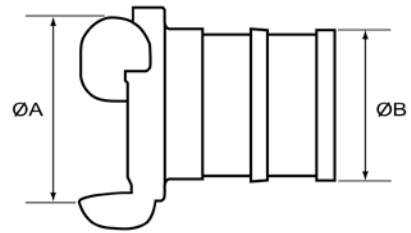

BARCELONA COUPLINGS & ADAPTORS

Delivery Hose Coupling

Description	ØA	ØB	Stock Ref No.
Barcelona 25 x 38mm Hose Tail	42	38	COG059938
Barcelona 45 x 38mm Hose Tail	62	38	COG069938
Barcelona 45 x 45mm Hose Tail	62	45	COG069945
Barcelona 45 x 52mm Hose Tail	62	52	COG069952
Barcelona 70 x 38mm Hose Tail	85	38	COG079938
Barcelona 70 x 45mm Hose Tail	85	45	COG079945
Barcelona 70 x 52mm Hose Tail	85	52	COG079952
Barcelona 70 x 64mm Hose Tail	85	64	COG079964
Barcelona 70 x 70mm Hose Tail	85	70	COG079970