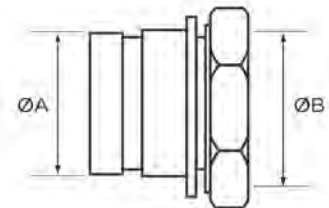

Male Adaptors

Description	$\varnothing A$	$\varnothing B$	Stock Ref No.
Machino 1½	44.7	1½" BSP Female	ADG301006
Machino 2½	68.4	2" BSP Female	ADG311008
Machino 2½	68.4	2½" BSP Female	ADG311009