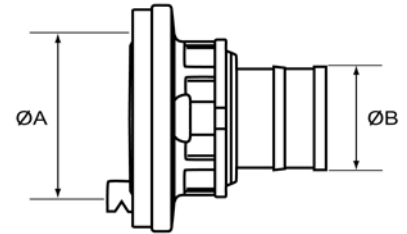

SMS COUPLINGS & ADAPTORS

Delivery Hose Coupling

Description	ØA	ØB	Stock Ref No.
SMS 32 x 38mm Hose Tail	41	38	COG709938
SMS 63 x 25mm Hose Tail	76	25	COG719925
SMS 63 x 38mm Hose Tail	76	38	COG719938
SMS 63 x 52mm Hose Tail	76	52	COG719952
SMS 63 x 64mm Hose Tail	76	64	COG719964
SMS 63 x 75mm Hose Tail	76	75	COG719975