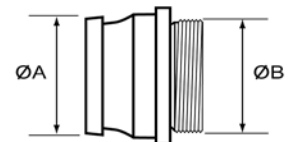

Male Adaptors

Description	ØA	ØB	Stock Ref No.
2½” INST Male	65	1” BSP Male	ADG001024
2½” INST Male	65	1½” BSP Male	ADG001026
2½” INST Male	65	2” BSP Male	ADG001028
2½” INST Male	65	2½” BSP Male	ADG001029
2½” INST Male	65	1” BSP Female	ADG001004
2½” INST Male	65	1½” BSP Female	ADG001006
2½” INST Male	65	2” BSP Female	ADG001008
2½” INST Male	65	2½” BSP Female	ADG001009
2½” INST Male	65	2½” INST Male	ADG000002