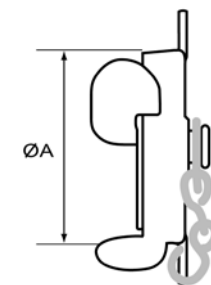

Blank Cap & Chain

Description	ØA	Stock Ref No.
Rotta 50 Blank Cap	68	BLG609900
Rotta 70 Blank Cap	85	BLG619900

Sealing Ring & Spares

Description	Stock Ref No.
Rotta 50 Washers	XWS600001
Rotta 70 Washers	XWS610001

Unless stated all measurements in millimetres