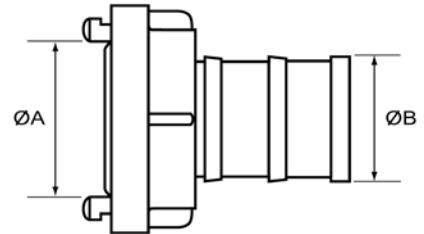

### Delivery Hose Coupling

Description	ØA	ØB	Stock Ref No.
Storz D x 19mm Hose Tail	31	19	COG759919
Storz D x 25mm Hose Tail	31	25	COG759925
Storz 38 x 38mm Hose Tail	52	38	COG769938
Storz C x 38mm Hose Tail	66	38	COG789938
Storz C x 45mm Hose Tail	66	45	COG789945
Storz C x 52mm Hose Tail	66	52	COG789952
Storz C x 64mm Hose Tail	66	64	COG789964
Storz 65 x 45mm Hose Tail	81	45	COG799945
Storz 65 x 52mm Hose Tail	81	52	COG799952
Storz 65 x 64mm Hose Tail	81	64	COG799964
Storz B x 25mm Hose Tail	89	25	COG809925
Storz B x 38mm Hose Tail	89	38	COG809938
Storz B x 64mm Hose Tail	89	64	COG809964