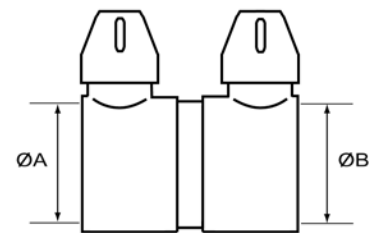

2½” INSTANTANEOUS ADAPTORS

Female Adaptors

Description	ØA	ØB	Stock Ref No.
2½” INST Female	65	1” BSP Male	ADG001064
2½” INST Female	65	1½” BSP Male	ADG001066
2½” INST Female	65	2” BSP Male	ADG001068
2½” INST Female	65	2½” BSP Male	ADG001069
2½” INST Female	65	1½” BSP Female	ADG001046
2½” INST Female	65	2” BSP Female	ADG001048
2½” INST Female	65	2½” BSP Female	ADG001049
2½” INST Female	65	2½” INST Female	ADG000001