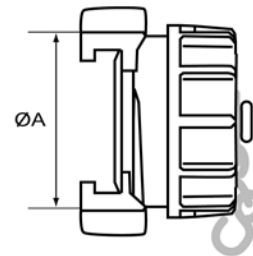

Blank Cap & Chain

<i>Description</i>	$\varnothing A$	<i>Stock Ref No.</i>
NOR 3 Blank Cap	50	BLG479900
NOR 2 Blank Cap	66	BLG469900
NOR 1 Blank Cap	83	BLG459900