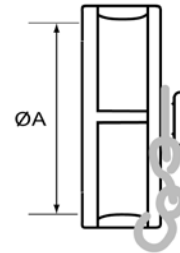

Blank Cap & Chain

Description	A	Stock Ref No.
UNI 25 Blank Cap	M34 x 3	BLG859900
UNI 45 Blank Cap	M56 x 4	BLG869900
UNI 70 Blank Cap	M85 x 6	BLG879900