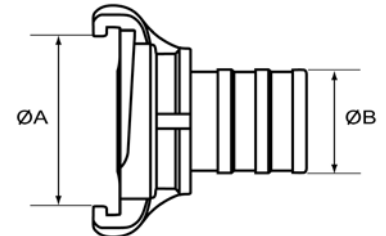

GOST COUPLINGS & ADAPTORS

Delivery Hose Coupling

Description	ØA	ØB	Stock Ref No.
Gost 50 x 38mm Hose Tail	79	38	COG209938
Gost 50 x 52mm Hose Tail	79	52	COG209938
Gost 70 x 38mm Hose Tail	96	38	COG219938
Gost 70 x 52mm Hose Tail	96	52	COG219952
Gost 70 x 64mm Hose Tail	96	64	COG219964
Gost 80 x 64mm Hose Tail	108	64	COG229964
Gost 80 x 75mm Hose Tail	108	75	COG229964