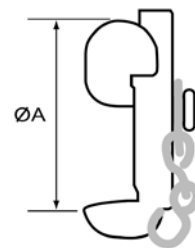

Blank Cap & Chain

Description	ØA	Stock Ref No.
Barcelona 25 Blank Cap	42	BLG059900
Barcelona 45 Blank Cap	62	BLG069900
Barcelona 70 Blank Cap	85	BLG079900