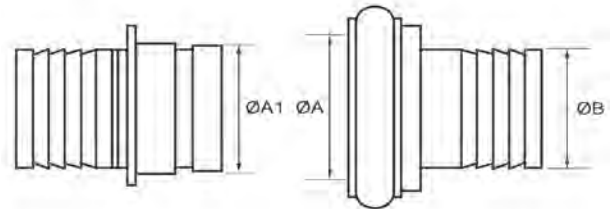

MACHINO COUPLINGS & ADAPTORS

Delivery Hose Coupling

Description	$\varnothing A1 \times \varnothing A$	$\varnothing B$	Stock Ref No.
Machino 1½ x 38mm Hose Tail	44.7 x 45.0	38	COG300038
Machino 2½ x 63mm Hose Tail	68.4 x 71.4	63	COG310063