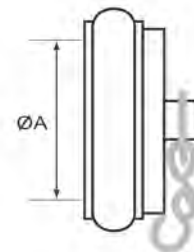

Blank Cap & Chain

Description	$\varnothing A$	Stock Ref No.
Machino 1½ Blank Cap	1½"	BLG309900
Machino 2½ Blank Cap	2½"	BLG319900