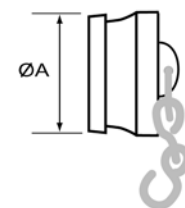

Blank Cap & Chain

Description	ØA	Stock Ref No.
2½” INST Blank Cap	65	BLG000100
2½” INST Blank Plug	65	BLG000200

Sealing Ring & Spares

Description	Stock Ref No.
2½” INST Washers	XWS000003

Unless stated all measurements in millimetres