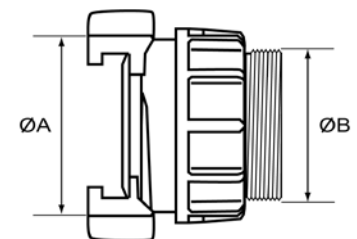

Male Adaptors

Description	ØA	ØB	Stock Ref No.
NOR 3	50	1" BSP Male	ADG471024
NOR 3	50	1½" BSP Male	ADG471026
NOR 2	66	1½" BSP Male	ADG461026
NOR 2	66	2" BSP Male	ADG461028
NOR 1	83	1½" BSP Male	ADG451026
NOR 1	83	2" BSP Male	ADG451028
NOR 1	83	2½" BSP Male	ADG451029
NOR 1	83	3" BSP Male	ADG451030