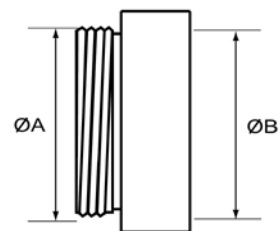

Male x Female Adaptors (Not Swivel)

Description	A	ØB	Stock Ref No.
UNI 25	M34 x 3	1" BSP Female	ADG851004
UNI 45	M56 x 4	1½" BSP Female	ADG861006
UNI 45	M56 x 4	2" BSP Female	ADG861008
UNI 70	M85 x 6	2" BSP Female	ADG871008
UNI 70	M85 x 6	2½" BSP Female	ADG871009