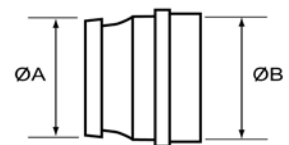

Male Adaptors

Description	ØA	ØB	Stock Ref No.
2½” INST Male	65	1” BSP Male	ADG001024
2½” INST Male	65	1½” BSP Male	ADG001026
2½” INST Male	65	2” BSP Male	ADG001028
2½” INST Male	65	2½” BSP Male	ADG001029
2½” INST Male	65	1” BSP Female	ADG001004
2½” INST Male	65	1½” BSP Female	ADG001006
2½” INST Male	65	2” BSP Female	ADG001008
2½” INST Male	65	2½” BSP Female	ADG001009
2½” INST Male	65	2½” INST Male	ADG000002