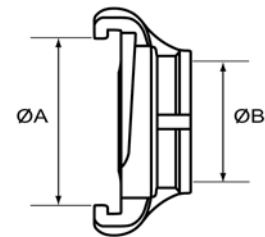

Female Adaptors

Description	ØA	ØB	Stock Ref No.
Gost 50	79	2" BSP Female	ADG201008
Gost 50	79	2½" BSP Female	ADG201009
Gost 70	96	2" BSP Female	ADG211008
Gost 70	96	2½" BSP Female	ADG211009
Gost 80	108	2" BSP Female	ADG221008
Gost 80	108	2½" BSP Female	ADG221009
Gost 80	108	3" BSP Female	ADG221010