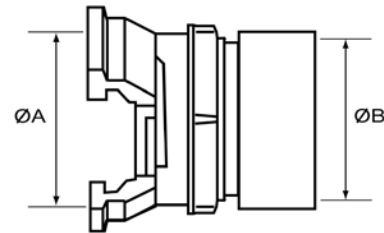

Female Adaptors

Description	ØA	ØB	Stock Ref No.
Guillemin 40	55	1½" BSP Female	ADG251006
Guillemin 40	55	2" BSP Female	ADG251008
Guillemin 65	84	2" BSP Female	ADG261008
Guillemin 65	84	2½" BSP Female	ADG261009
Guillemin 65	84	3" BSP Female	ADG261010