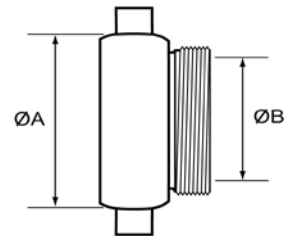

Female x Male Adaptors (Swivel)

Description	ØA	ØB	Stock Ref No.
1½" NH Female Swivel	1½"	1" BSP Male	ADG411064
1½" NH Female Swivel	1½"	1½" BSP Male	ADG411066
1½" NH Female Swivel	1½"	2" BSP Male	ADG411068
2½" NH Female Swivel	2½"	1" BSP Male	ADG421064
2½" NH Female Swivel	2½"	1½" BSP Male	ADG421066
2½" NH Female Swivel	2½"	2" BSP Male	ADG421068
2½" NH Female Swivel	2½"	2½" BSP Male	ADG421069