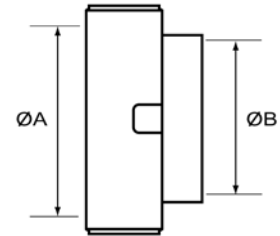

UNI ADAPTORS

Female x Female Adaptors (Not Swivel)

Description	A	ØB	Stock Ref No.
UNI 25	M34 x 3	1" BSP Female	ADG851044
UNI 45	M56 x 4	1½" BSP Female	ADG861046
UNI 45	M56 x 4	2" BSP Female	ADG861048
UNI 70	M85 x 6	2" BSP Female	ADG871048
UNI 70	M85 x 6	2½" BSP Female	ADG871049