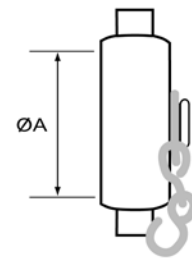

Blank Cap & Chain

Description	ØA	Stock Ref No.
1½" NH Female	1½"	BLG410100
1½" NH Male	1½"	BLG410200
2½" NH Female	2½"	BLG420100
2½" NH Male	2½"	BLG420200