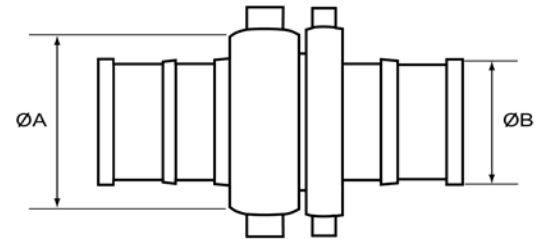

### Blank Cap & Chain

Description	ØA	Stock Ref No.
1½" NH Female	1½"	BLG410100
1½" NH Male	1½"	BLG410200
2½" NH Female	2½"	BLG420100
2½" NH Male	2½"	BLG420200