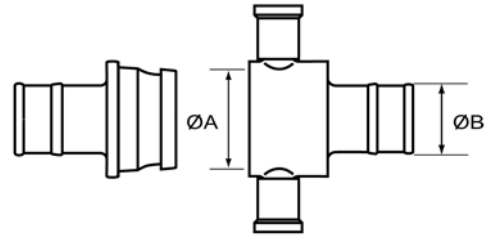

2½” INSTANTANEOUS COUPLINGS

Delivery Hose Coupling

Description	ØA	ØB	Stock Ref No.
2½” INST x 25mm Hose Tail	2½”	25	COG000025
2½” INST x 38mm Hose Tail	2½”	38	COG000038
2½” INST x 45mm Hose Tail	2½”	45	COG000045
2½” INST x 52mm Hose Tail	2½”	52	COG000052
2½” INST x 64mm Hose Tail	2½”	64	COG000064
2½” INST x 70mm Hose Tail	2½”	70	COG000070