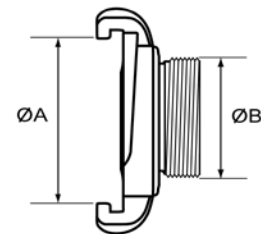

Male Adaptors

Description	ØA	ØB	Stock Ref No.
Gost 50	79	2" BSP Male	ADG201028
Gost 50	79	2½" BSP Male	ADG201029
Gost 70	96	2" BSP Male	ADG211028
Gost 70	96	2½" BSP Male	ADG211029
Gost 80	108	2" BSP Male	ADG221028
Gost 80	108	2½" BSP Male	ADG221029
Gost 80	108	3" BSP Male	ADG221010