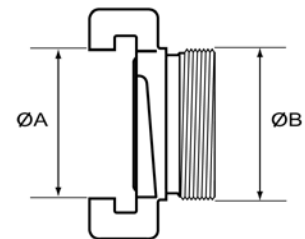

Male Adaptors

Description	ØA	ØB	Stock Ref No.
N&S 1½"	61	1½" BSP Male	ADG551026
N&S 1½"	61	2" BSP Male	ADG551028
N&S 2"	68	1½" BSP Male	ADG561026
N&S 2"	68	2" BSP Male	ADG561028
N&S 2½"	84	2" BSP Male	ADG571028
N&S 2½"	84	2½" BSP Male	ADG571029