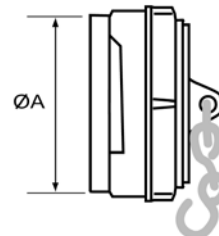

Blank Cap & Chain

Description	ØA	Stock Ref No.
Guillemin 40 Blank Cap	55	BLG259900
Guillemin 65 Blank Cap	84	BLG269900