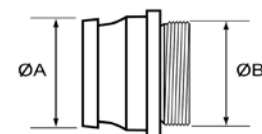

Male Adaptors

Description	ØA	ØB	Stock Ref No.
1½” INST Male	38	1½” BSP Male	ADG021026
1½” INST Male	38	2” BSP Male	ADG021028
1½” INST Male	38	2” BSP Female	ADG021008