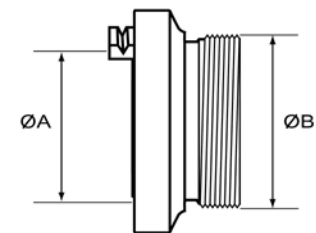

Male Adaptors

Description	ØA	ØB	Stock Ref No.
SMS 32	41	1" BSP Male	ADG701024
SMS 63	76	1" BSP Male	ADG711024
SMS 63	76	1½" BSP Male	ADG711026
SMS 63	76	2" BSP Male	ADG711008
SMS 63	76	2½" BSP Male	ADG711009
SMS 63	76	3" BSP Male	ADG711010