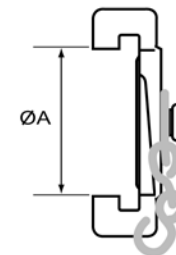

Blank Cap & Chain

Description	ØA	Stock Ref No.
N&S 1½" Blank Cap	61	BLG559900
N&S 2" Blank Cap	68	BLG569900
N&S 2½" Blank Cap	84	BLG579900