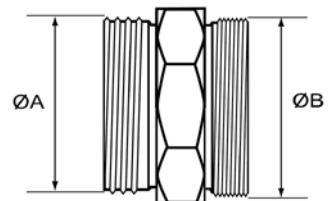

Male x Male Adaptors (Fixed)

Description	ØA	ØB	Stock Ref No.
1½" NH Male Fixed	1½"	1" BSP Male	ADG411024
1½" NH Male Fixed	1½"	1¼" BSP Male	ADG411025
1½" NH Male Fixed	1½"	1½" BSP Male	ADG411026
1½" NH Male Fixed	1½"	2" BSP Male	ADG411028
2½" NH Male Fixed	2½"	1" BSP Male	ADG421024
2½" NH Male Fixed	2½"	1½" BSP Male	ADG421026
2½" NH Male Fixed	2½"	2" BSP Male	ADG421028
2½" NH Male Fixed	2½"	2½" BSP Male	ADG421029