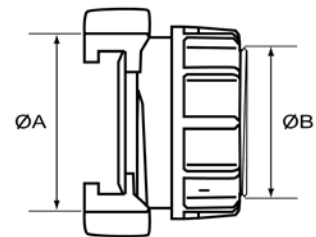

Male Adaptors

Description	ØA	ØB	Stock Ref No.
NOR 3	50	1" BSP Male	ADG471024
NOR 3	50	1½" BSP Male	ADG471026
NOR 2	66	1½" BSP Male	ADG461026
NOR 2	66	2" BSP Male	ADG461028
NOR 1	83	1½" BSP Male	ADG451026
NOR 1	83	2" BSP Male	ADG451028
NOR 1	83	2½" BSP Male	ADG451029
NOR 1	83	3" BSP Male	ADG451030