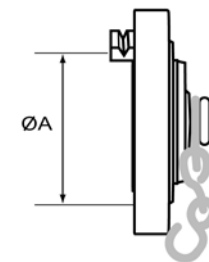

Blank Cap & Chain

Description	ØA	Stock Ref No.
SMS 32 Blank Cap	41	BLG709900
SMS 63 Blank Cap	76	BLG719900

Sealing Ring & Spares

Description	Stock Ref No.
SMS 32 Washers	XWS700001
SMS 63 Washers	XWS710001

Unless stated all measurements in millimetres