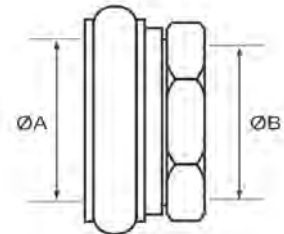

Female Adaptors

Description	$\varnothing A$	$\varnothing B$	Stock Ref No.
Machino 1½	45.0	1½" BSP Female	ADG301026
Machino 2½	71.4	2" BSP Female	ADG311028
Machino 2½	71.4	2½" BSP Female	ADG311029