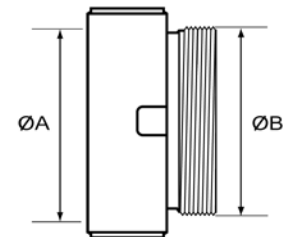

Female x Male Adaptors (Not Swivel)

Description	A	ØB	Stock Ref No.
UNI 25	M34 x 3	1" BSP Male	ADG851064
UNI 45	M56 x 4	1½" BSP Male	ADG861066
UNI 45	M56 x 4	2" BSP Male	ADG861068
UNI 70	M85 x 6	2" BSP Male	ADG871068
UNI 70	M85 x 6	2½" BSP Male	ADG871069