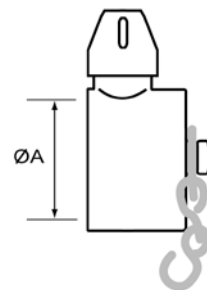

Blank Cap & Chain

Description	ØA	Stock Ref No.
2½” INST Blank Cap	65	BLG000100
2½” INST Blank Plug	65	BLG000200

Sealing Ring & Spares

Description	Stock Ref No.
2½” INST Washers	XWS000003

Unless stated all measurements in millimetres