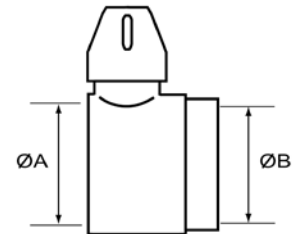

2½” INSTANTANEOUS ADAPTORS

Female Adaptors

Description	ØA	ØB	Stock Ref No.
2½” INST Female	65	1” BSP Male	ADG001064
2½” INST Female	65	1½” BSP Male	ADG001066
2½” INST Female	65	2” BSP Male	ADG001068
2½” INST Female	65	2½” BSP Male	ADG001069
2½” INST Female	65	1½” BSP Female	ADG001046
2½” INST Female	65	2” BSP Female	ADG001048
2½” INST Female	65	2½” BSP Female	ADG001049
2½” INST Female	65	2½” INST Female	ADG000001