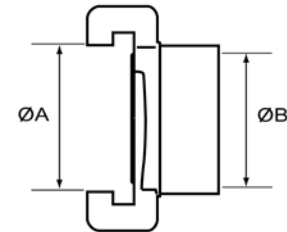

Female Adaptors

Description	ØA	ØB	Stock Ref No.
Nakajima 40A	61	1" BSP Female	ADG351004
Nakajima 40A	61	1½" BSP Female	ADG351006
Nakajima 40A	61	2" BSP Female	ADG351008
Nakajima 50A	74	2" BSP Female	ADG361008
Nakajima 65A	92	2" BSP Female	ADG371008
Nakajima 65A	92	2½" BSP Female	ADG371009