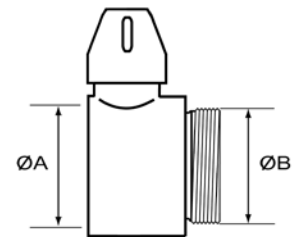

2½” INSTANTANEOUS ADAPTORS

Female Adaptors

Description	ØA	ØB	Stock Ref No.
2½” INST Female	65	1” BSP Male	ADG001064
2½” INST Female	65	1½” BSP Male	ADG001066
2½” INST Female	65	2” BSP Male	ADG001068
2½” INST Female	65	2½” BSP Male	ADG001069
2½” INST Female	65	1½” BSP Female	ADG001046
2½” INST Female	65	2” BSP Female	ADG001048
2½” INST Female	65	2½” BSP Female	ADG001049
2½” INST Female	65	2½” INST Female	ADG000001