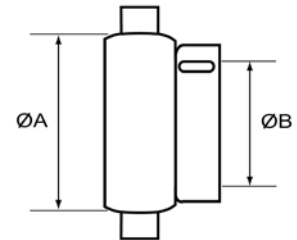

AMERICAN (NH) ADAPTORS

Female x Female Adaptors (Swivel)

Description	ØA	ØB	Stock Ref No.
1½" NH Female Swivel	1½"	1" BSP Female	ADG411044
1½" NH Female Swivel	1½"	1½" BSP Female	ADG411046
1½" NH Female Swivel	1½"	2" BSP Female	ADG411048
2½" NH Female Swivel	2½"	1" BSP Female	ADG421044
2½" NH Female Swivel	2½"	1½" BSP Female	ADG421046
2½" NH Female Swivel	2½"	2" BSP Female	ADG421048
2½" NH Female Swivel	2½"	2½" BSP Female	ADG421049