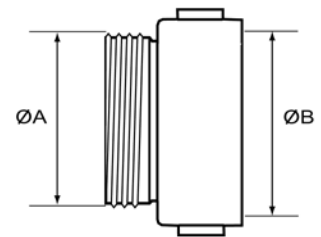

Male x Female Adaptors (Fixed)

Description	ØA	ØB	Stock Ref No.
1½" NH Male Fixed	1½"	1" BSP Female	ADG411004
1½" NH Male Fixed	1½"	1¼" BSP Female	ADG411005
1½" NH Male Fixed	1½"	1½" BSP Female	ADG411006
1½" NH Male Fixed	1½"	2" BSP Female	ADG411008
2½" NH Male Fixed	2½"	1" BSP Female	ADG421004
2½" NH Male Fixed	2½"	1½" BSP Female	ADG421006
2½" NH Male Fixed	2½"	2" BSP Female	ADG421008
2½" NH Male Fixed	2½"	2½" BSP Female	ADG421009