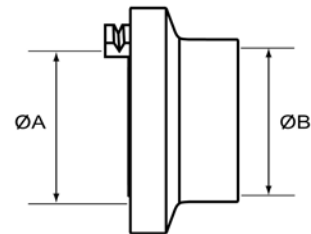

Female Adaptors

Description	ØA	ØB	Stock Ref No.
SMS 32	41	1" BSP Female	ADG701004
SMS 32	41	2" BSP Female	ADG701008
SMS 63	76	1" BSP Female	ADG711004
SMS 63	76	1½" BSP Female	ADG711006
SMS 63	76	2" BSP Female	ADG711008
SMS 63	76	2½" BSP Female	ADG711009
SMS 63	76	3" BSP Female	ADG711010