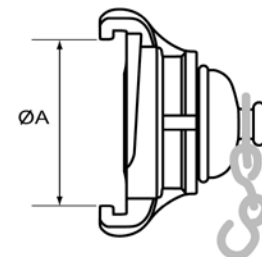

Blank Cap & Chain

Description	ØA	Stock Ref No.
Gost 50 Blank Cap	79	BLG209900
Gost 70 Blank Cap	96	BLG219900
Gost 80 Blank Cap	108	BLG229900