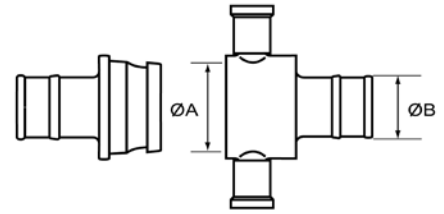

1½” INSTANTANEOUS COUPLINGS & ADAPTORS

Delivery Hose Coupling

Description	ØA	ØB	Stock Ref No.
1½” INST x 38mm Hose Tail	1½”	38	COG020038