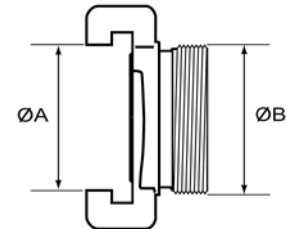

Male Adaptors

Description	ØA	ØB	Stock Ref No.
Nakajima 40A	61	1½" BSP Male	ADG351026
Nakajima 50A	74	2" BSP Male	ADG361028
Nakajima 65A	92	2" BSP Male	ADG371028
Nakajima 65A	92	2½" BSP Male	ADG371029