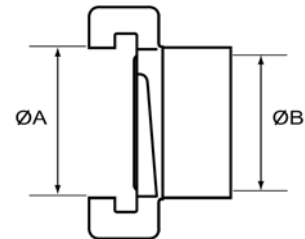

Female Adaptors

Description	ØA	ØB	Stock Ref No.
N&S 1½"	61	1½" BSP Female	ADG551006
N&S 1½"	61	2" BSP Female	ADG551008
N&S 2"	68	2" BSP Female	ADG561008
N&S 2½"	84	2" BSP Female	ADG571008
N&S 2½"	84	2½" BSP Female	ADG571009